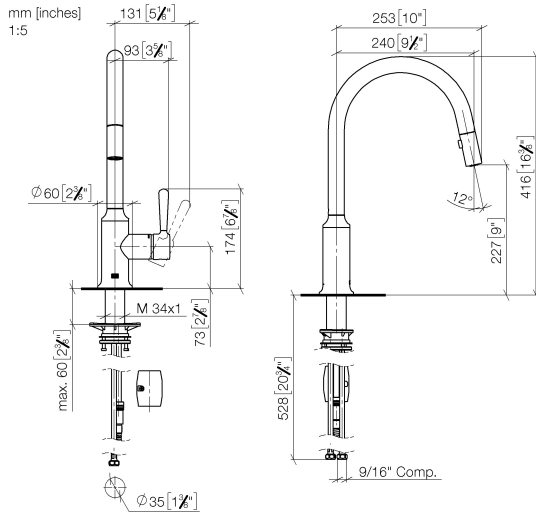

33 870 809

- 240mm projection
- pivotable spout 360°
- Optional swivel limiter available with swivel limiter set 12 823 970 90
- laminar and spray flow
- height of mixer 416 mm
- height up to laminar flow regulator 228 mm
- hole diameter 35 mm
- 2 x pressure hose with 3/8" cap nut
- 1800 mm metal shower hose
- sprayface with anti-scaling system
- max. flow 5.7 l/min at 3 bar flow pressure
- lead-free
- This product can help a building meet the requirements of Green Building Rating Systems, e.g. LEED®, BREEAM®, DGNB

Recommended miscellaneous

Swivel limitation set -

12 823 970 90

Recommended miscellaneous

VAIA Dispenser with rosette -
Chrome

82 434 809-00

Recommended miscellaneous

VAIA AIR SWITCH Control button - 10 713 809-00
Chrome

33 870 809

Flow rate chart

Codes & Standards

California Energy
Commission
(CEC)

33 870 809

Spare parts list

No.	Item Number	Name	Quantity used	Delivery time
1	90 28 22 397 00-00	spout	1	10
2	90 15 05 064 05 90	cartridge	1	2
3	09 14 10 190 90	seal	1	2
4	09 28 30 030-00	cover	1	10
5	90 20 80 052 00-00	handle	1	10
6	04 28 20 067 00 90	pipe	1	2
7	90 24 03 253 01 90	adaptor	1	2
8	04 30 02 120 00-00	hose	1	10
9	04 21 50 010 00 90	accessories	1	2
10	04 30 04 103 00 90	hose	2	2
11	04 30 11 040 00 90	fixing set	1	2
12	90 18 40 317 00-00	shower	1	10