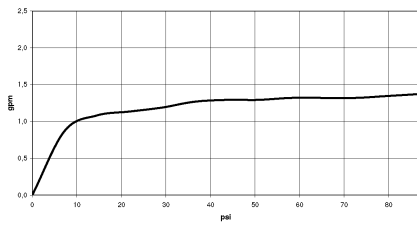

33 870 809

- 240mm projection
- pivotable spout 360°
- Optional swivel limiter available with swivel limiter set 12 823 970 90
- laminar and spray flow
- height of mixer 416 mm
- height up to laminar flow regulator 228 mm
- hole diameter 35 mm
- 2 x pressure hose with 3/8" cap nut
- 1800 mm metal shower hose
- sprayface with anti-scaling system
- max. flow 5.7 l/min at 3 bar flow pressure
- lead-free
- This product can help a building meet the requirements of Green Building Rating Systems, e.g. LEED®, BREEAM®, DGNB

Recommended miscellaneous

Swivel limitation set -

12 823 970 90

Recommended miscellaneous

VAIA Dispenser with rosette -
Chrome

82 434 809-00

Recommended miscellaneous

VAIA AIR SWITCH Control button - 10 713 809-00
Chrome

33 870 809

Flow rate chart

Codes & Standards

California Energy
Commission
(CEC)

33 870 809

Spare parts list

No.	Item Number	Name	Quantity used	Delivery time
1	90 28 22 397 00-00	spout	1	10
2	90 15 05 064 05 90	cartridge	1	2
3	09 14 10 190 90	seal	1	2
4	09 28 30 030-00	cover	1	10
5	90 20 80 052 00-00	handle	1	10
6	04 28 20 067 00 90	pipe	1	2
7	90 24 03 253 01 90	adaptor	1	2
8	04 30 02 120 00-00	hose	1	10
9	04 21 50 010 00 90	accessories	1	2
10	04 30 04 103 00 90	hose	2	2
11	04 30 11 040 00 90	fixing set	1	2
12	90 18 40 317 00-00	shower	1	10